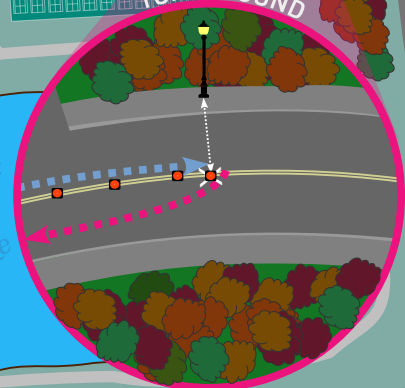

INAUGURAL BALTIMORE
PR DE 5K
Baltimore, Maryland
5kilometers ≈ 3.1068 miles
39°19'4.42", -76°38'33.74"

Notes:
Route line represents measurement along the **Shortest Possible Route**
Runner has full access to the course route unless otherwise noted
Notations are in relation to the runner's direction of travel
This Official Course Map may not be altered
Measurement assumes a single runner
Calibration Course MD14018LMJ
Mile locations are not certified
Map is not to scale

Mansion House

Mile 1:
39°19'16.41", -76°38'34.91"
On Mansion House Dr. heading S
Even with the last light pole on the right
before the stop sign

1

Mile 2:
39°19'19.87", -76°37'58.42"
On Red Rd Pedestrian Trail
Heading S.
Even with the N edge
of storm tunnels

2

Restricted to
opposite lanes

T/A East Drive

START/FINISH

Mile 3:
39°19'9.74", -76°38'32.60"
On Swan Drive heading South
Even with GREEN electrical box
#20013A

3

Start/Finish:
39°19'4.42", -76°38'33.74"
On Swan Drive heading NNW
A) 60'4" SE of light pole # 6004
B) 53' NE of light pole # 6005

SF

Turnaround:
39°19'15.30", -76°37'56.68"
On East Dr., Approaching from the West
Traveling clockwise around a point,
centered in the road
that is:
Even with light pole # 6006
Distance at T/A: 2.36mi

TURNAROUND