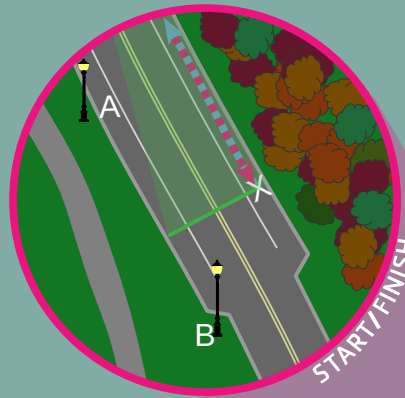

INAUGURAL BALTIMORE
PR DE 5K
Baltimore, Maryland
5kilometers ≈ 3.1068 miles
39°19'4.42", -76°38'33.74"

Notes:
Route line represents measurement along the **Shortest Possible Route**
Runner has full access to the course route unless otherwise noted
Notations are in relation to the runner's direction of travel
This Official Course Map may not be altered
Measurement assumes a single runner
Calibration Course MD14018LMJ
Mile locations are not certified
Map is not to scale

Mansion House

Mile 1:
39°19'16.41", -76°38'34.91"
On Mansion House Dr. heading S
Even with the last light pole on the right
before the stop sign

1

Mile 2:
39°19'19.87", -76°37'58.42"
On Red Rd Pedestrian Trail
Heading S.
Even with the N edge
of storm tunnels

2

Restricted to
opposite lanes

T/A East Drive

START/FINISH

Mile 3:
39°19'9.74", -76°38'32.60"
On Swan Drive heading South
Even with GREEN electrical box
#20013A

3

Start/Finish:
39°19'4.42", -76°38'33.74"
On Swan Drive heading NNW
A) 60'4" SE of light pole # 6004
B) 53' NE of light pole # 6005

SF

Turnaround:
39°19'15.30", -76°37'56.68"
On East Dr., Approaching from the West
Traveling clockwise around a point,
centered in the road
that is:
Even with light pole # 6006
Distance at T/A: 2.36mi

TURNAROUND